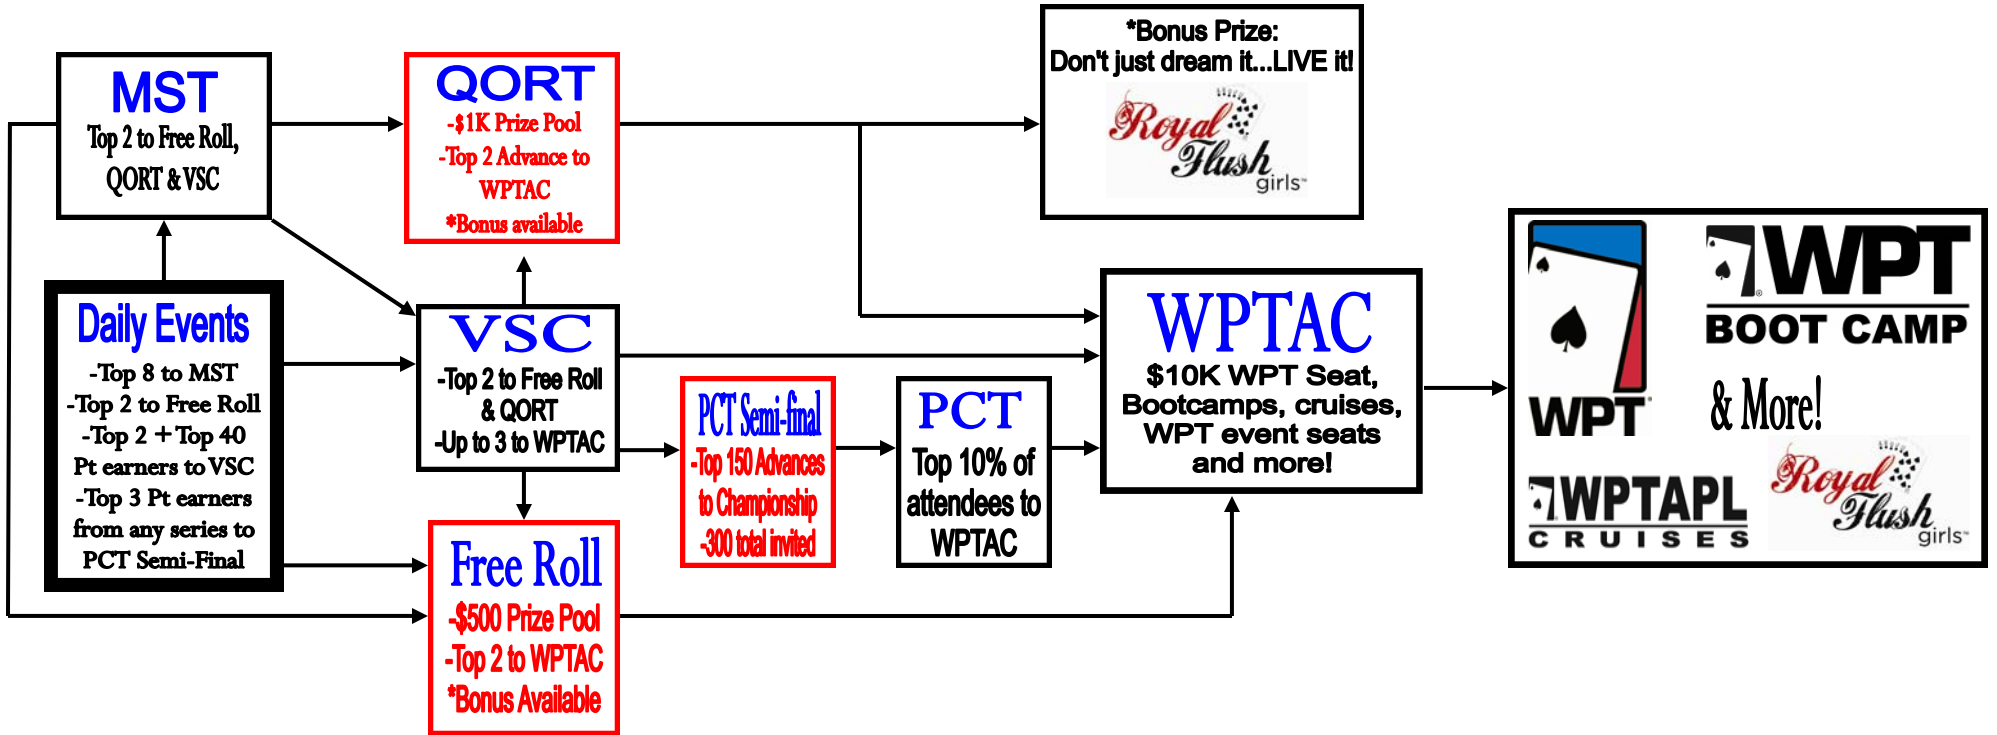

Black = Live Event
(Live events award WPTAPL ranking points)

Red = Online Event
(online events typically DO NOT award WPTAPL ranking points)

PLEASE NOTE: For complete details on advancement criteria please review the WPTAPL Official Advancement and League Structure document available at WPTAPL.com

ClubWPT Online events may qualify players for the WPTAC (Subscription required)

Affiliate Leagues may qualify players for the QORT & WPTAC