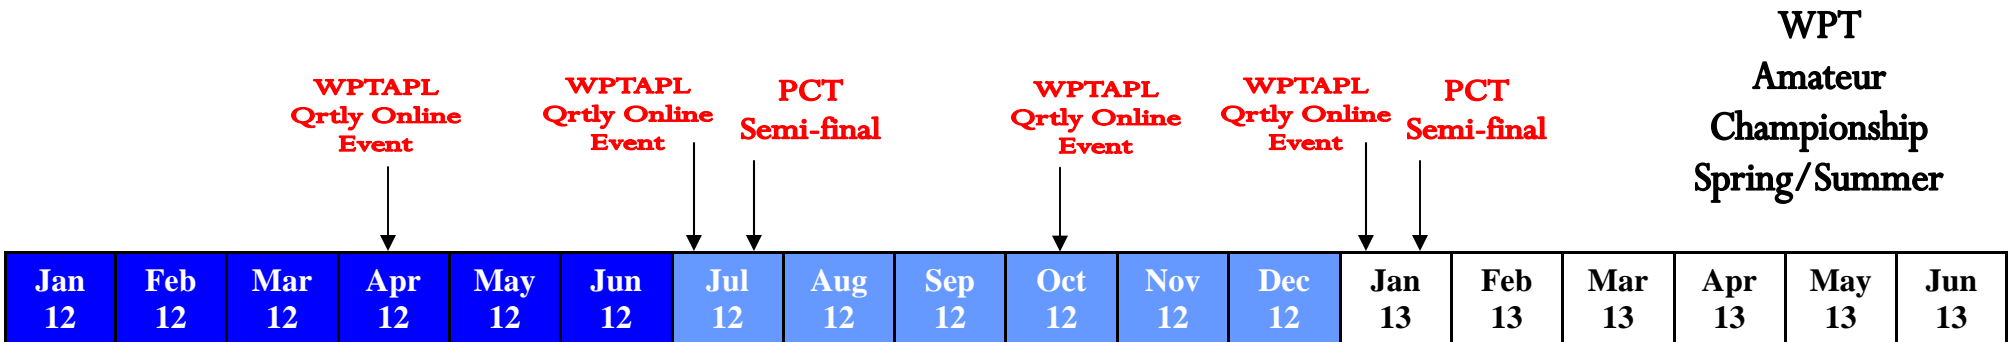

Black = Live Event
(Live events award WPTAPL ranking points)

Red = Online Event
(online events typically DO NOT award WPTAPL ranking points)

PLEASE NOTE: For complete details on advancement criteria please review the WPTAPL Official Advancement and League Structure document available at WPTAPL.com

ClubWPT Online events may qualify players for the WPTAC (Subscription required)

Affiliate Leagues may qualify players for the QORT & WPTAC